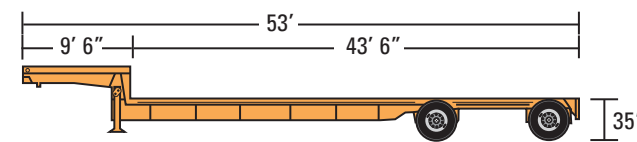

Single Drop Spread Axle