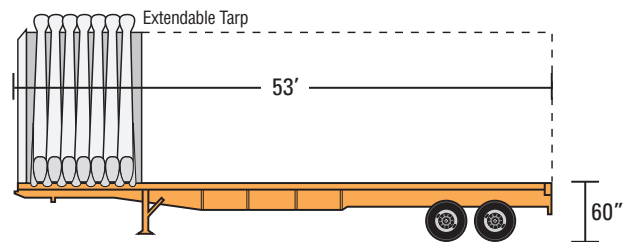

Refrigerated Transport

Conestoga